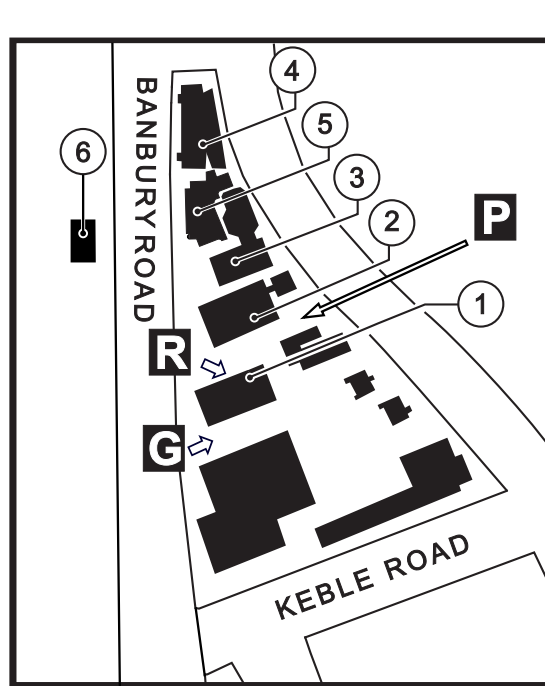

Switchboard:	(01865) 273000
Administrator:	(01865) 273015
Head of Department:	(01865) 273003
Stores:	(01865) 273073
Southwell Buiding:	(01865) 288723

Visitors

- P** Parking - limited and by arrangement only.
- R** Reception/main entrance/access for the disabled are all located on the ground floor of the Thom Building, north side. Visitors are asked to report to the Receptionist.
- G** Goods reception is on the ground floor of the Thom Building, south side.
- S** The Southwell Building (Osney Laboratory): on arrival at site please use the doorbell to gain access.

- ① Thom Building
- ② Holder Building
- ③ Engineering & Technology Building
- ④ Jenkin Building
- ⑤ Information Engineering Building
- ⑥ Felstead House, 23 Banbury Road
- S** Southwell Building

Address